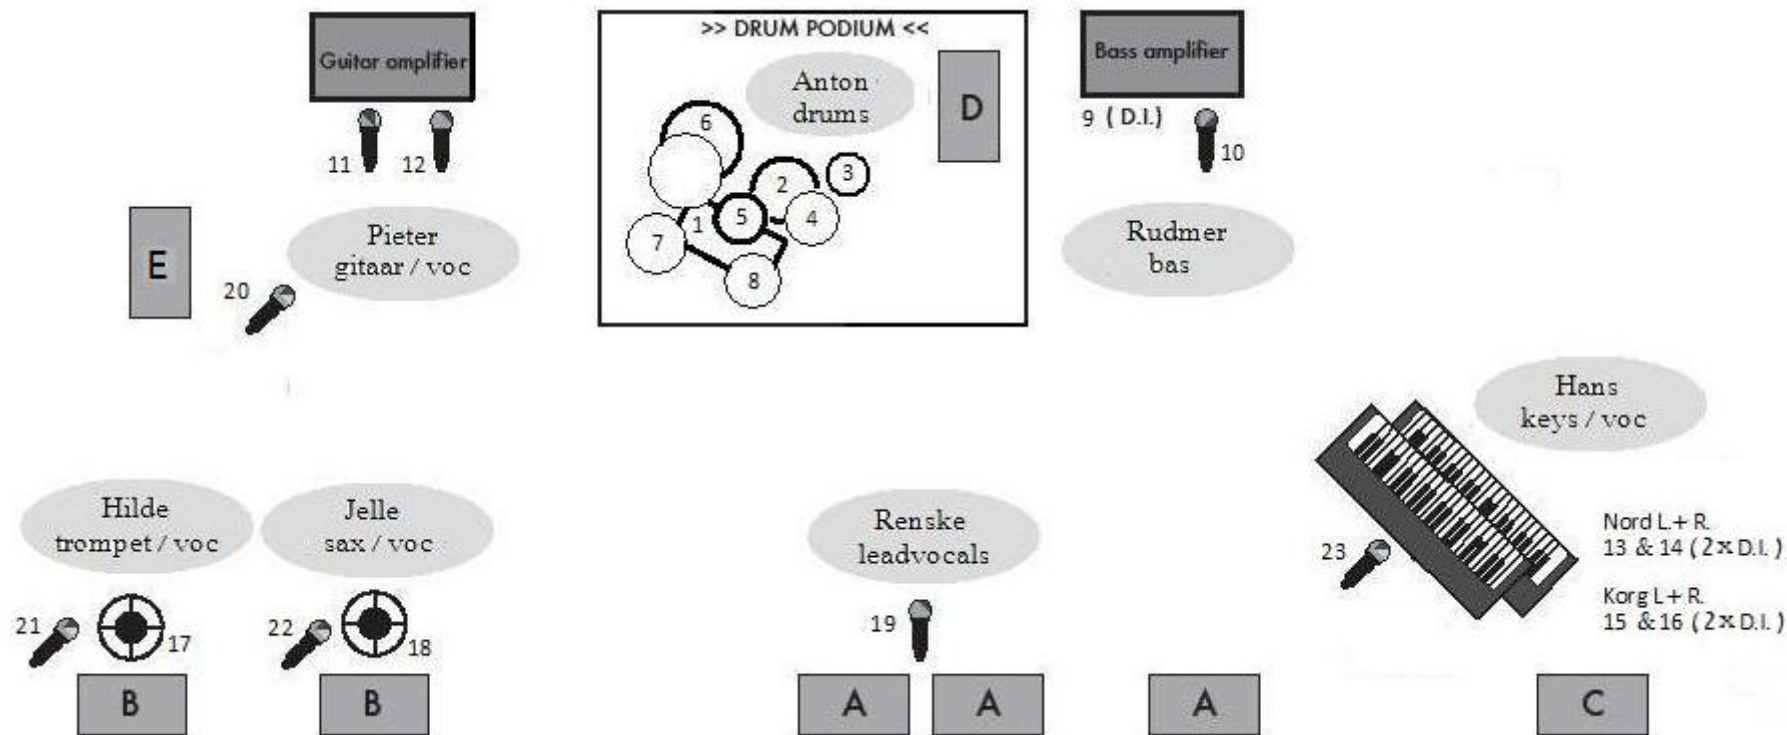

STAGEPLOT & CHANNELLIST MR WALLACE 2011

CH:	INSTRUMENT:	MIC/D.I.
1	Kick	Beta 52
2	Snare	Sm 57
3	Piccolo snare	Sm 57
4	Hihat	Ck 91
5	Tom 1	E 604
6	Floor	E 604
7	OH L	Ck 91
8	OH R	Ck 91
9	Bass	D.I.
10	Bass	D112